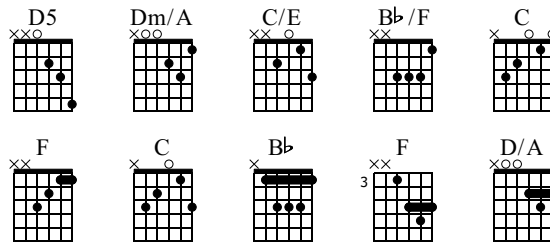

Gemeria

Pseudo-Medieval Ballad

Music by HatCigarNeckbeard

Standard tuning

♩ = 160

N-Gt

1

D5 Dm/A C/E Dm/A Bb/F C Dm/A

mf

5 1 3 1 3 3 2 0 2 3 0 3 2 0 1 3 0 0 1 3 3 0 3 0 3 0 3 0 3

5

F C D5 Bb Bb/F C Dm/A

1 1 3 5 1 3 1 3 3 0 0 3 0 3 1 0 1 3 3 0 3 0 3 0 3 0 3 0 3

9

F C/E F C/E F Dm/A C

1 1 3 5 6 8 3 5 5 3 1 3 1 3 3 2 3 3 2